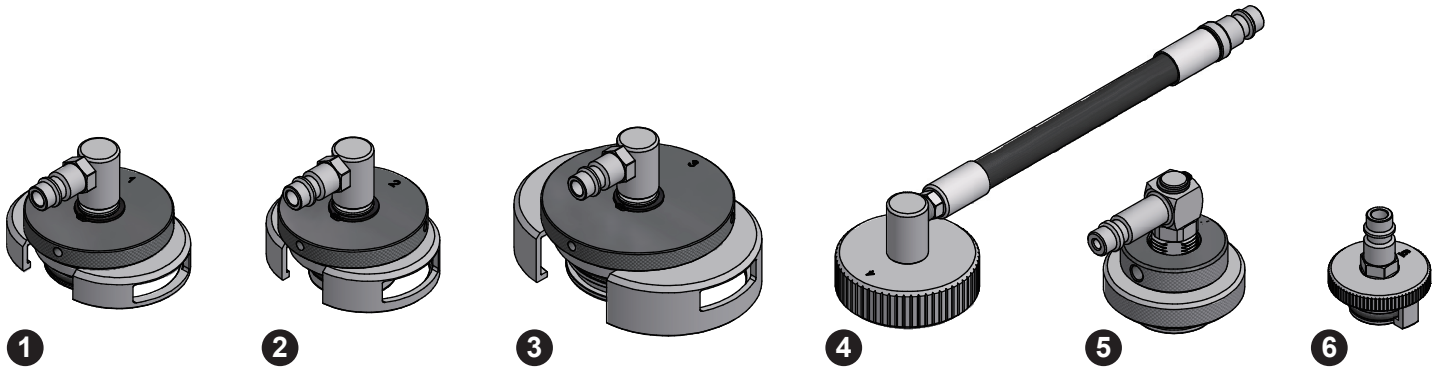

1. FEATURES

- Designed for applications on master cylinder reservoirs from **2001 to 2020**.
- Covers at least **90%** of all the common vehicles on the market.
- Adapters with a standard European air plug type, suitable for pressure bleeding tools or machines.
- Most adapters have a swivel 90° fitting to tackle limited space problems.

2. SPECIFICATIONS