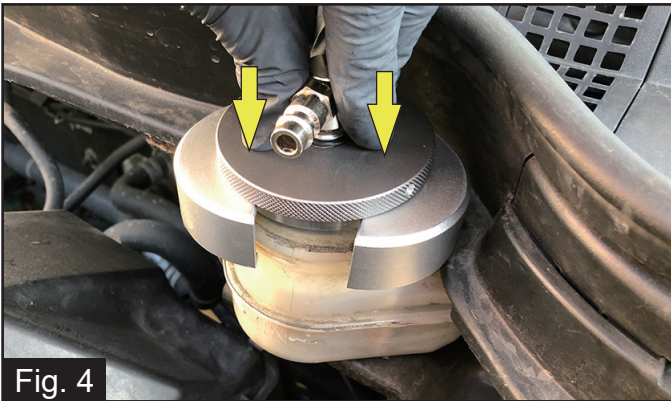

- 1 Remove the master cylinder reservoir cap.
- 2 Pull out the old brake fluid as much as possible.
- 3 Find a suitable adapter to connect on the reservoir.
- 4 Connect the pressure bleeding tool or machine to the adapter (Fig 1).
- 5 Follow the instructions as specified by the pressure bleeding tool or machine manufacturer.
- 6 It is recommended to perform a leak test to ensure if the adapter is tightly and securely connected on the reservoir.

Install the arm-type adapters (for adapters No. 1, 2, and 3)

Fig. 2

Remove the master cylinder reservoir cap.

Fig. 3

Expand the arms on the adapter.

Fig. 4

Press the adapter down into the master cylinder reservoir filler neck.