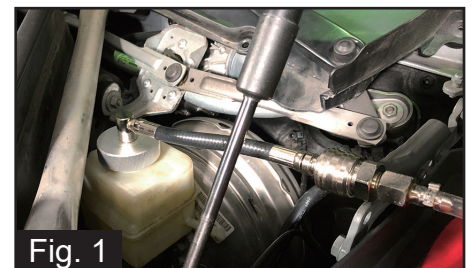

- 1 Remove the master cylinder reservoir cap.
- 2 Pull out the old brake fluid as much as possible.
- 3 Find a suitable adapter to connect on the reservoir.
- 4 Connect the pressure bleeding tool or machine to the adapter (Fig 1).
- 5 Follow the instructions as specified by the pressure bleeding tool or machine manufacturer.
- 6 It is recommended to perform a leak test to ensure if the adapter is tightly and securely connected on the reservoir.

Install the arm-type adapters (for adapters No. 1, 2, and 3)

Fig. 2

Remove the master cylinder reservoir cap.

Fig. 3

Expand the arms on the adapter.

Fig. 4

Press the adapter down into the master cylinder reservoir filler neck.